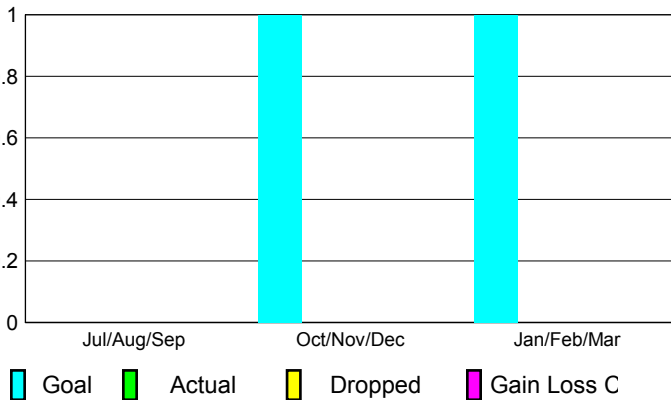

2012-2013 GMT Reports for District (or Undistricted) **District 354 E**

GMT: BYEONG-DEOK KIM

Location: REPUBLIC OF KOREA

GMT CA: 5

CLUBS

Club Results
2012-2013

Clubs
2011-2012

Month	New Club Goal	Actual New Clubs	Actual Dropped Clubs	Gain/Loss of Clubs	Gain/Loss of Clubs
Jul/Aug/Sep	0	0	0	0	0
Oct/Nov/Dec	1	0	0	0	1
Jan/Feb/Mar	1	0	0	0	0
Totals	2	0	0	0	1

Club Results 2012-2013

Goal, New, Dropped, Gain/Loss

Comparison of Club Gain/Loss

Current Year Compared to the Previous Year

YTD Status Quo Clubs 2012-2013

Status Quo Clubs Compared to Status Quo Members

MEMBERSHIP