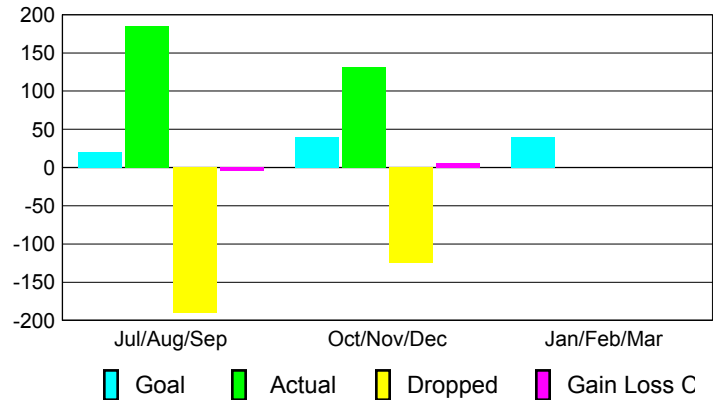

Membership Results 2012-2013

Goal, New, Dropped, Gain/Loss

Comparison of Membership Gain/Loss

Current Year Compared to the Previous Year