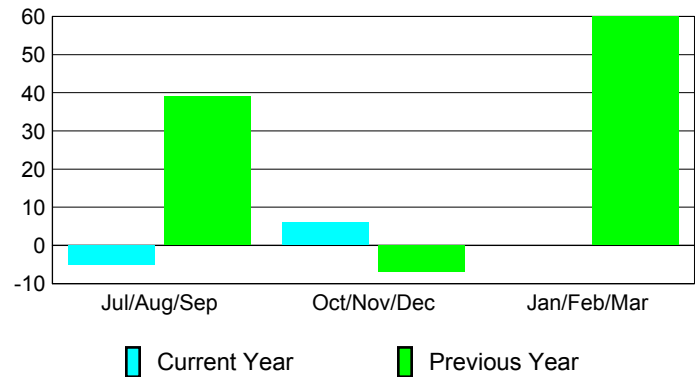

Membership Results
2012-2013

Membership
2011-2012

Month	Net Memb Goal	Actual New Memb	Actual Dropped Memb	Gain/Loss of Memb	Gain/Loss of Memb
Jul/Aug/Sep	20	185	-190	-5	39
Oct/Nov/Dec	40	131	-125	6	-7
Jan/Feb/Mar	40	0	0	0	60
Totals	100	316	-315	1	92

Membership Results 2012-2013

Goal, New, Dropped, Gain/Loss

Comparison of Membership Gain/Loss

Current Year Compared to the Previous Year

Gender Comparison 2012-2013

Jul/Aug/Sep

Oct/Nov/Dec

Jan/Feb/Mar